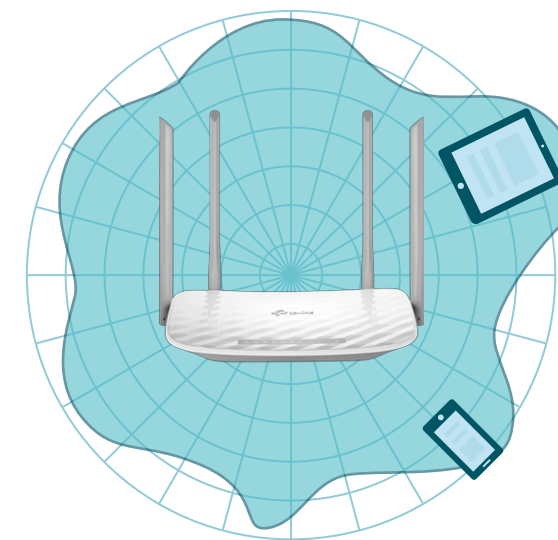

MU-MIMO for 2 x Faster Connections

MU-MIMO technology serves up to two devices at once, reducing wait time, increasing Wi-Fi throughput for every device, and making each stream more efficient.

Traditional Router

Sends data to one device at a time

EC231-G1u

Simultaneously sends data to multiple devices

Beamforming for Better Coverage

Beamforming technology detects the location of your connected devices and concentrates the EC231-G1u's Wi-Fi towards them to create stronger overall connections.