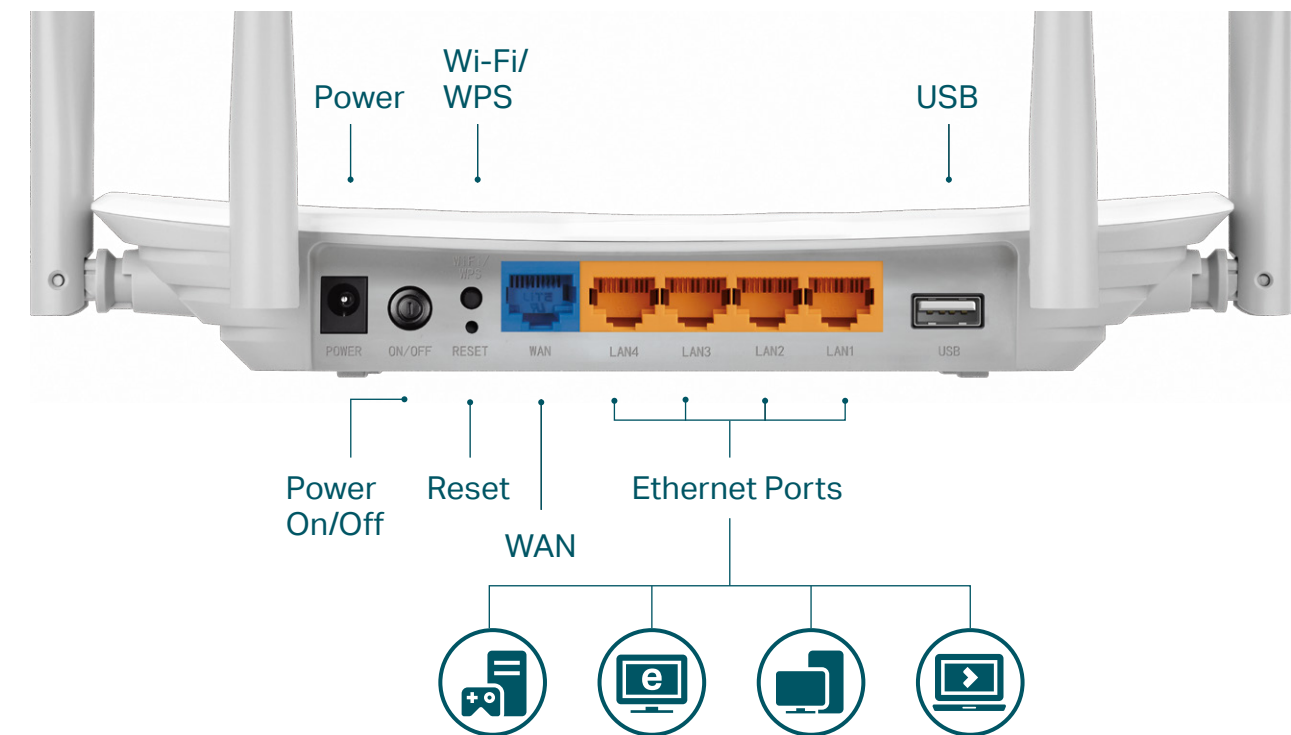

MU-MIMO for 2 x Faster Connections

MU-MIMO technology serves up to two devices at once, reducing wait time, increasing Wi-Fi throughput for every device, and making each stream more efficient.

Traditional Router

Sends data to one device at a time

EC231-G1u

Simultaneously sends data to multiple devices

Beamforming for Better Coverage

Beamforming technology detects the location of your connected devices and concentrates the EC231-G1u's Wi-Fi towards them to create stronger overall connections.

EC231-G1u

Regular Router

Highlights

Faster Wi-Fi for More Device

2.4GHz and 5GHz bands run at fast AC1350 Wi-Fi speeds to deliver more bandwidth and support more devices in your home.

Gigabit Ethernet

Enjoy fast, reliable wired connections for gaming and streaming in the best quality.