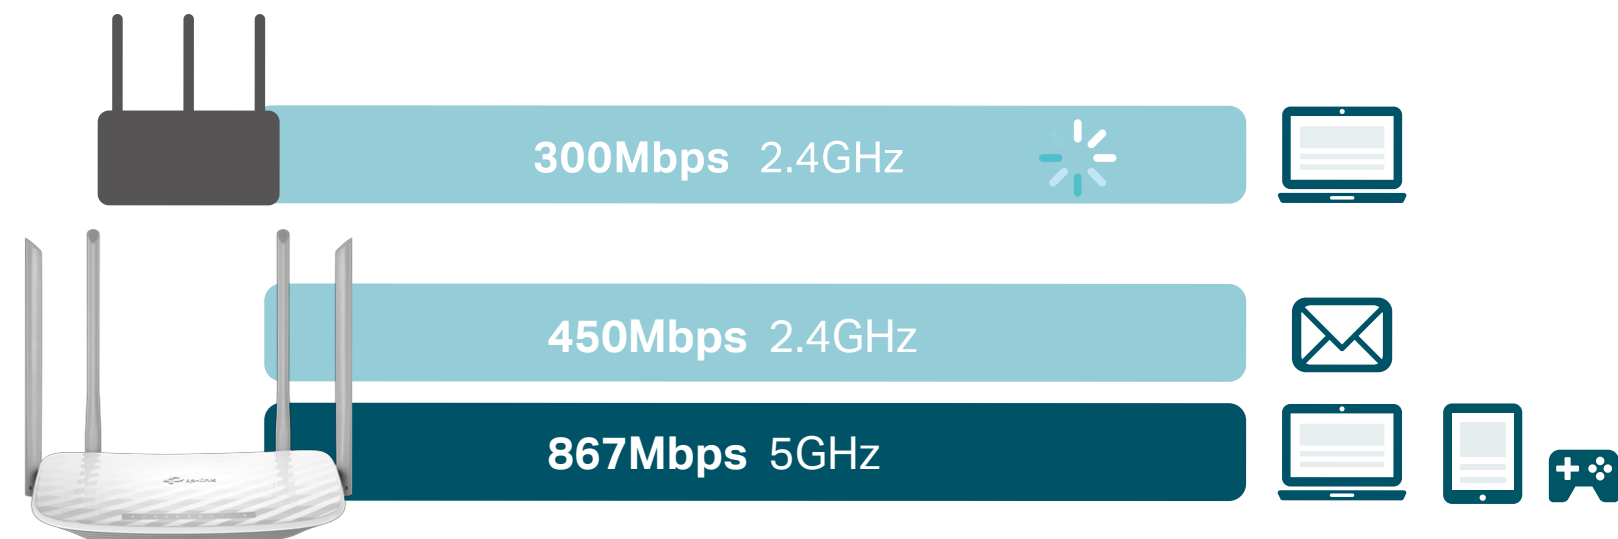

MU-MIMO for 2 x Faster Connections

MU-MIMO technology serves up to two devices at once, reducing wait time, increasing Wi-Fi throughput for every device, and making each stream more efficient.

Traditional Router

Sends data to one device at a time

EC231-G1u

Simultaneously sends data to multiple devices

Beamforming for Better Coverage

Beamforming technology detects the location of your connected devices and concentrates the EC231-G1u's Wi-Fi towards them to create stronger overall connections.

EC231-G1u

Regular Router

Highlights

Faster Wi-Fi for More Device

2.4GHz and 5GHz bands run at fast AC1350 Wi-Fi speeds to deliver more bandwidth and support more devices in your home.

Gigabit Ethernet

Enjoy fast, reliable wired connections for gaming and streaming in the best quality.